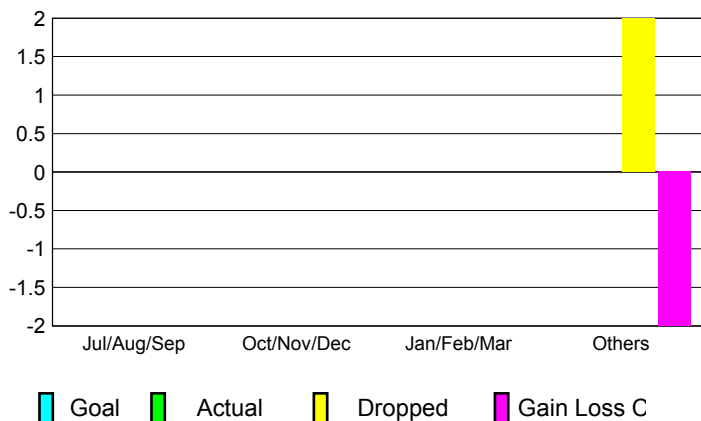

GMT: **SHINOBU GOTO**

Location: **JAPAN**

GMT CA: **5**

CLUBS

Month	New Club Goal	Actual New Clubs	Actual Dropped Clubs	Gain/Loss of Clubs
2012-2013				
Jul/Aug/Sep	0	0	0	0
Oct/Nov/Dec	0	0	0	0
Jan/Feb/Mar	0	0	0	0
Apr/May/June	0	0	2	-2
Totals	0	0	2	-2

MEMBERSHIP

Month	Net Memb Goal	Actual New Memb	Actual Dropped Memb	Gain/Loss of Memb
2012-2013				
Jul/Aug/Sep	35	46	21	25
Oct/Nov/Dec	10	18	14	4
Jan/Feb/Mar	5	16	8	8
Apr/May/June	10	18	95	-77
Totals	60	98	138	-40

Club Results 2012-2013

Goal, New, Dropped, Gain/Loss

Membership Results 2012-2013

Goal, New, Dropped, Gain/Loss

YTD Status Quo Clubs 2012-2013

Status Quo Clubs Compared to Status Quo Members

Gender Comparison 2012-2013