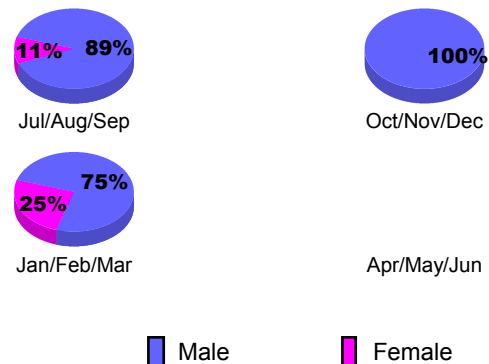

MEMBERSHIP

Month	Net Memb Goal	Actual New Memb	Actual Dropped Memb	Gain/Loss of Memb
2012-2013				
Jul/Aug/Sep	35	46	21	25
Oct/Nov/Dec	10	18	14	4
Jan/Feb/Mar	5	16	8	8
Apr/May/June	10	18	95	-77
Totals	60	98	138	-40

Club Results 2012-2013

Goal, New, Dropped, Gain/Loss

Membership Results 2012-2013

Goal, New, Dropped, Gain/Loss

YTD Status Quo Clubs 2012-2013

Status Quo Clubs Compared to Status Quo Members

Gender Comparison 2012-2013

Club Gain/Loss 2012-2013

Membership Gain/Loss 2012-2013