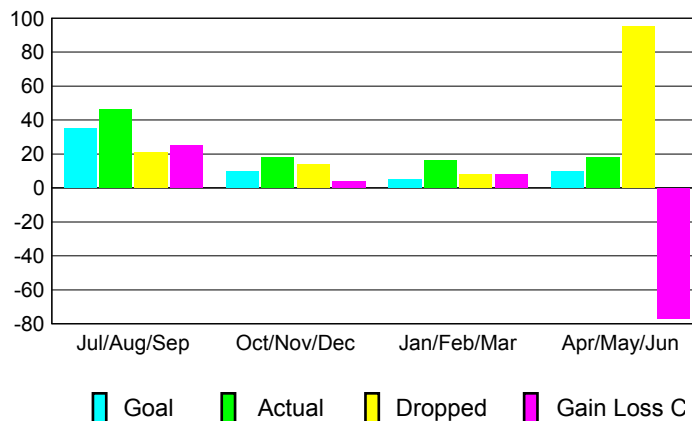

GMT: **SHINOBU GOTO**

Location: **JAPAN**

GMT CA: **5**

CLUBS

Month	New Club Goal	Actual New Clubs	Actual Dropped Clubs	Gain/Loss of Clubs
2012-2013				
Jul/Aug/Sep	0	0	0	0
Oct/Nov/Dec	0	0	0	0
Jan/Feb/Mar	0	0	0	0
Apr/May/June	0	0	2	-2
Totals	0	0	2	-2

MEMBERSHIP

Month	Net Memb Goal	Actual New Memb	Actual Dropped Memb	Gain/Loss of Memb
2012-2013				
Jul/Aug/Sep	35	46	21	25
Oct/Nov/Dec	10	18	14	4
Jan/Feb/Mar	5	16	8	8
Apr/May/June	10	18	95	-77
Totals	60	98	138	-40

Club Results 2012-2013

Goal, New, Dropped, Gain/Loss

Membership Results 2012-2013

Goal, New, Dropped, Gain/Loss

YTD Status Quo Clubs 2012-2013

Status Quo Clubs Compared to Status Quo Members

Gender Comparison 2012-2013